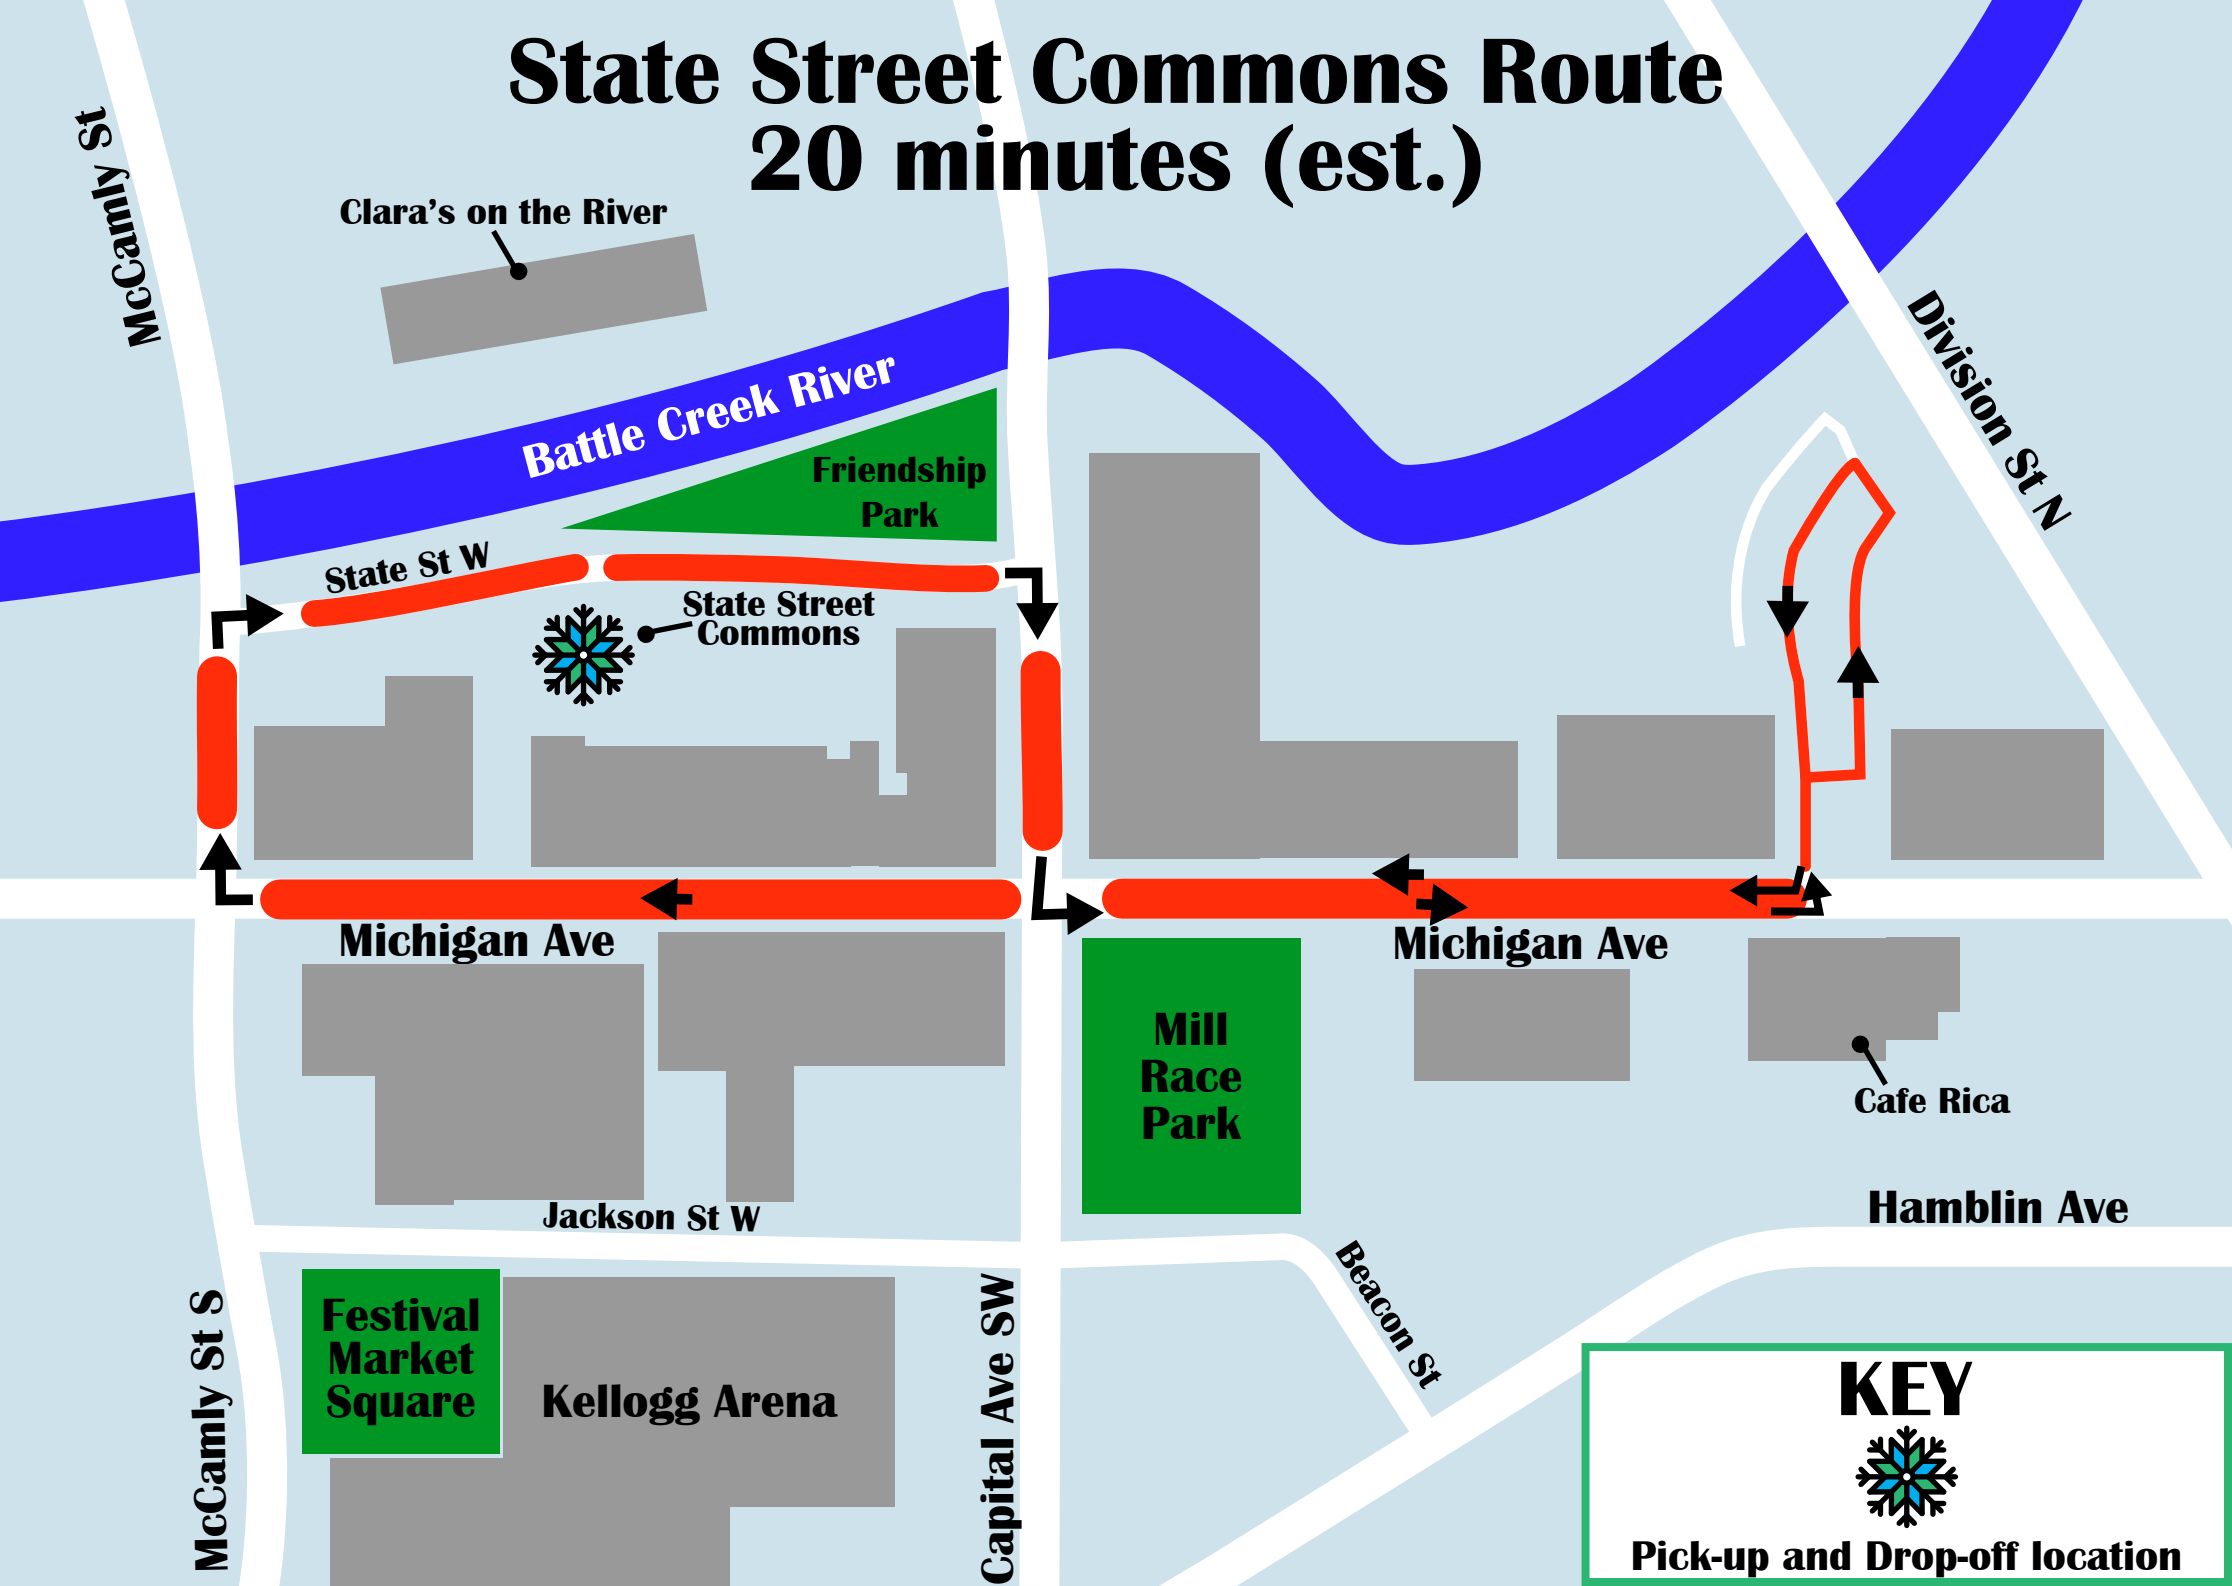

State Street Commons Route 20 minutes (est.)

KEY

Pick-up and Drop-off location