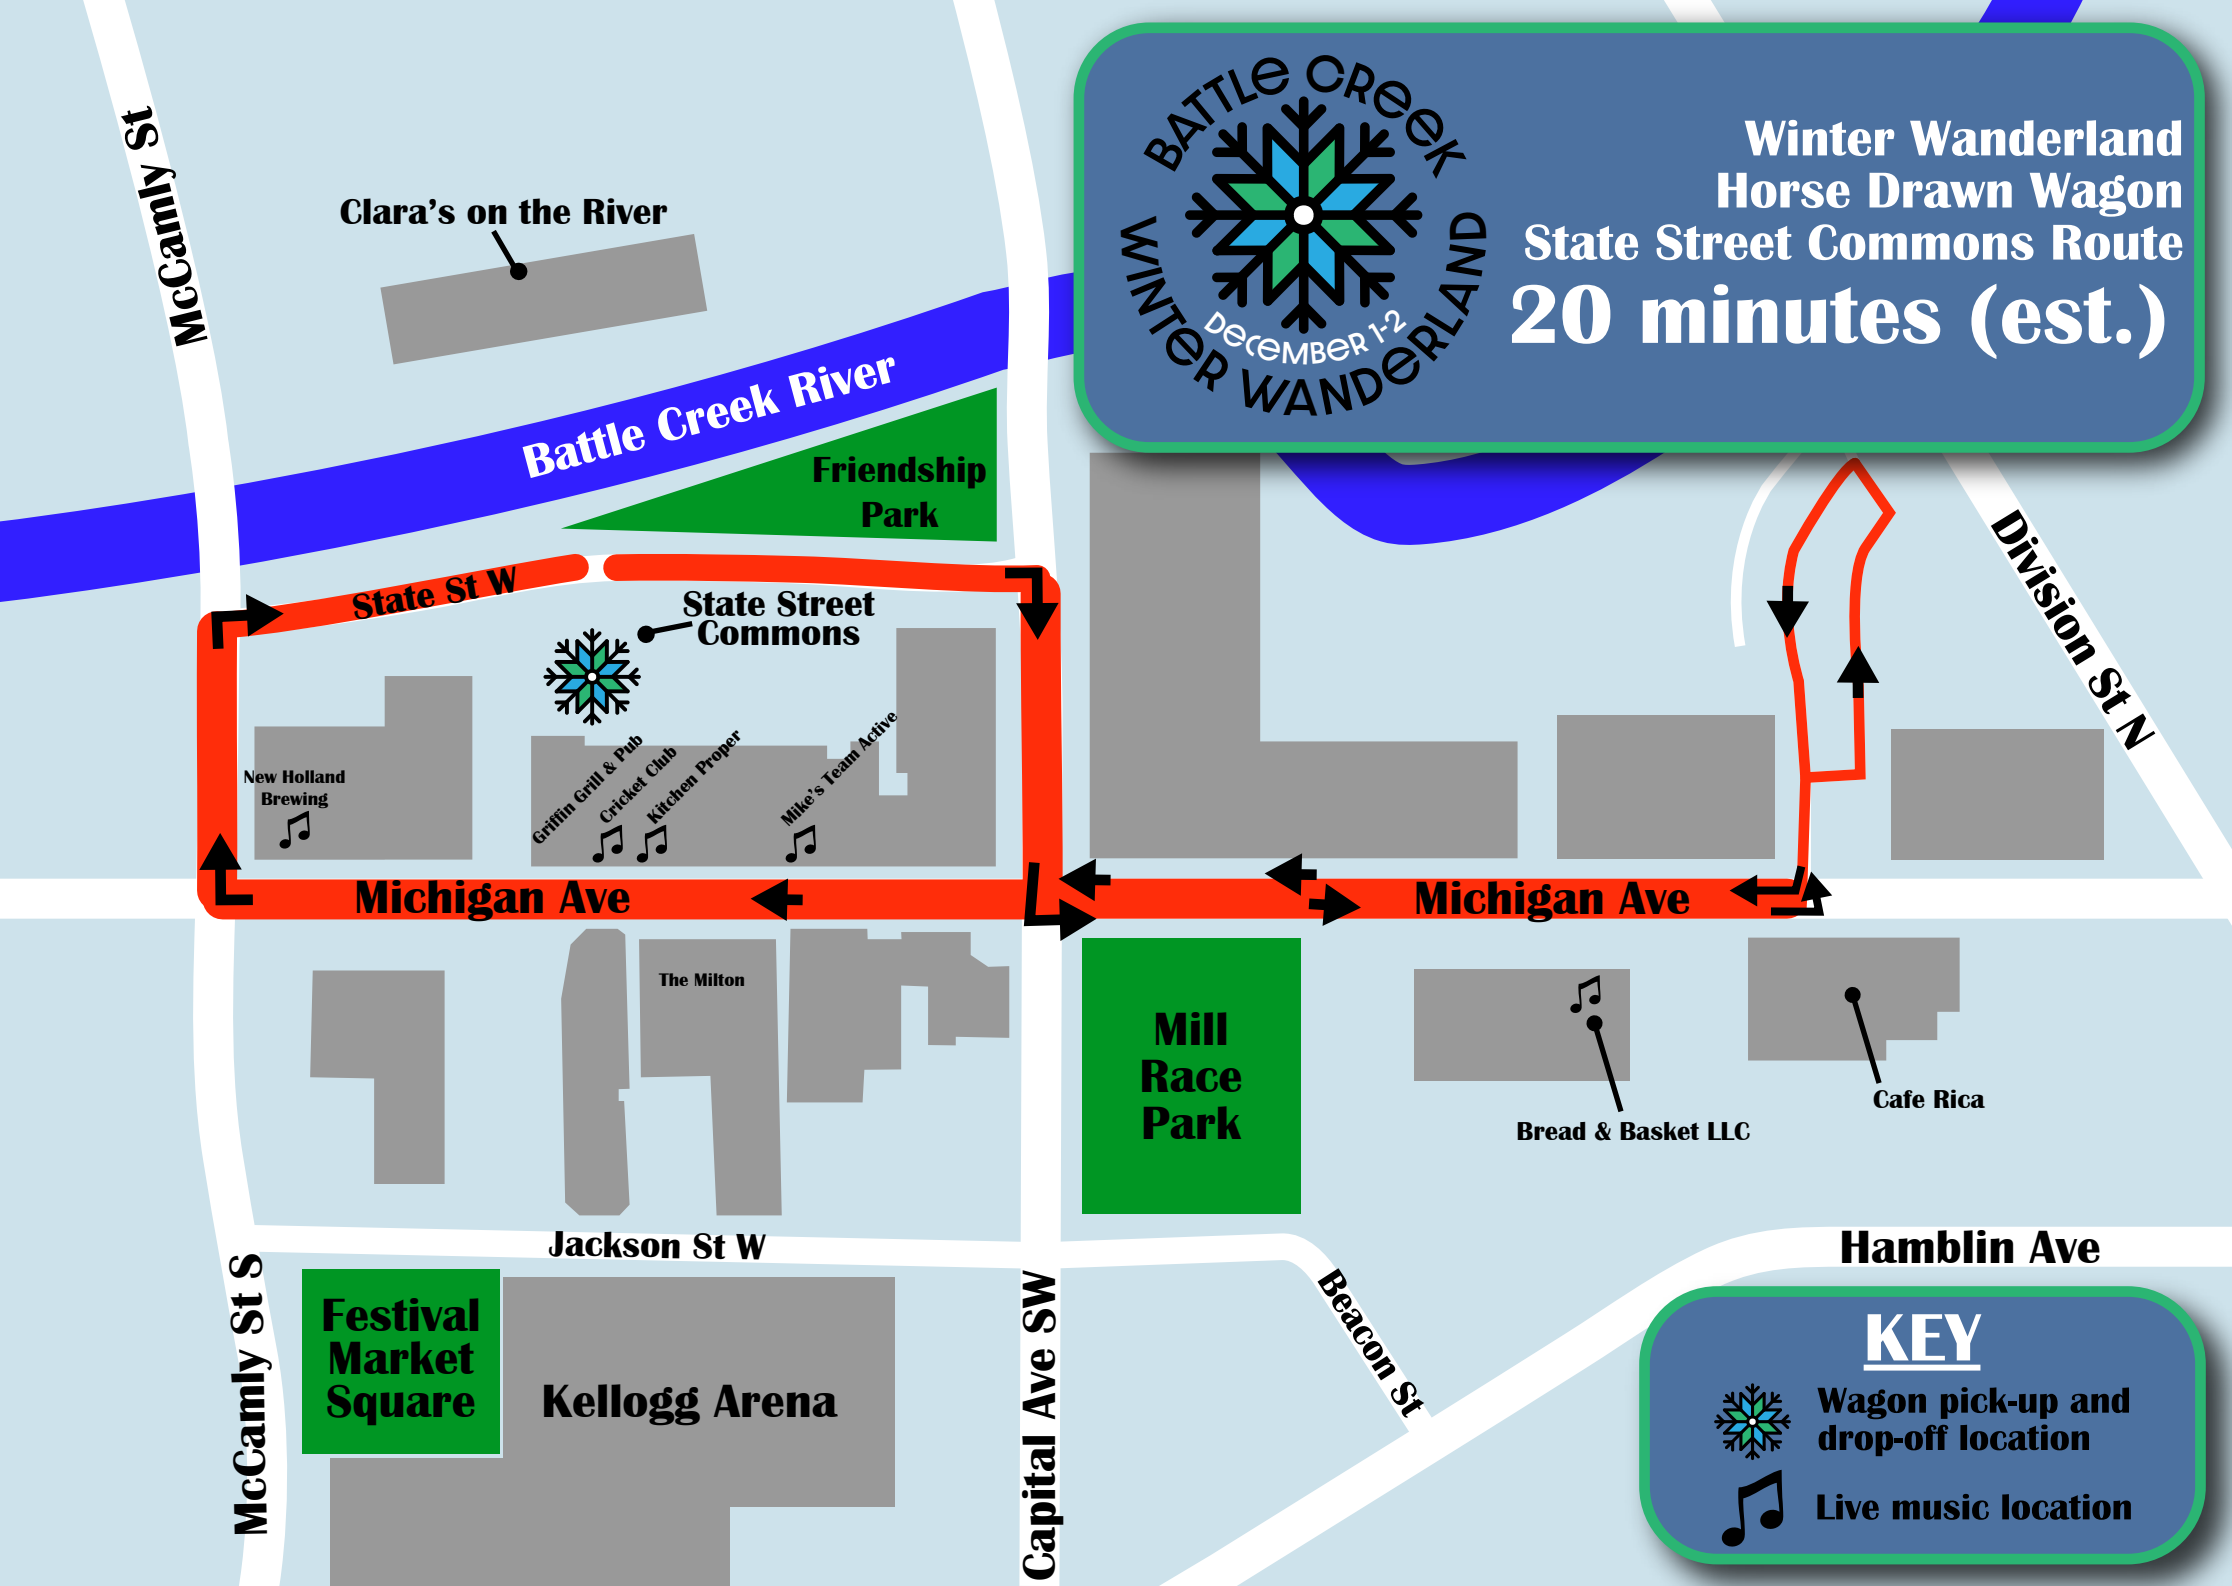

Winter Wonderland  
Horse Drawn Wagon  
State Street Commons Route  
**20 minutes (est.)**

Clara's on the River

Battle Creek River

Friendship Park

State St W

State Street Commons

New Holland Brewing

Griffin Grill & Pub  
Cricknet Club  
Kitchen Proper

Mike's Team Active

Michigan Ave

Michigan Ave

Division St N

The Milton

Mill Race Park

Bread & Basket LLC

Cafe Rica

Jackson St W

Hamblin Ave

Festival Market Square

Kellogg Arena

Capital Ave SW

Beacon St

**KEY**

Wagon pick-up and drop-off location

Live music location